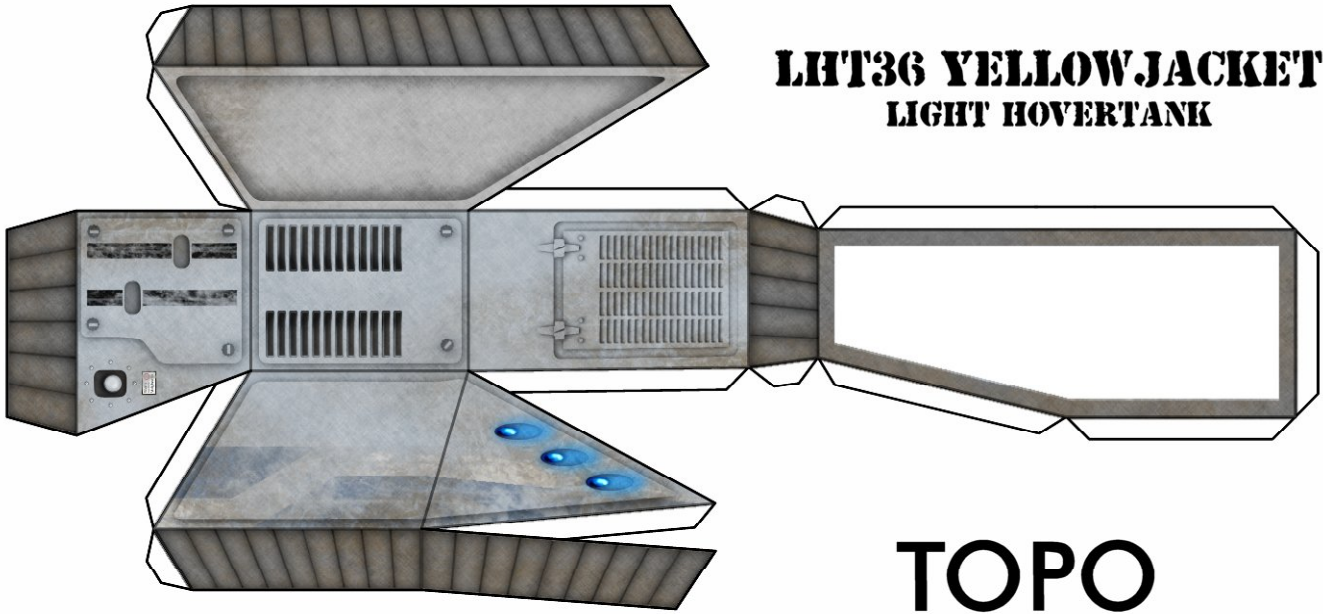

**LHT36 YELLOWJACKET
LIGHT HOVERTANK**