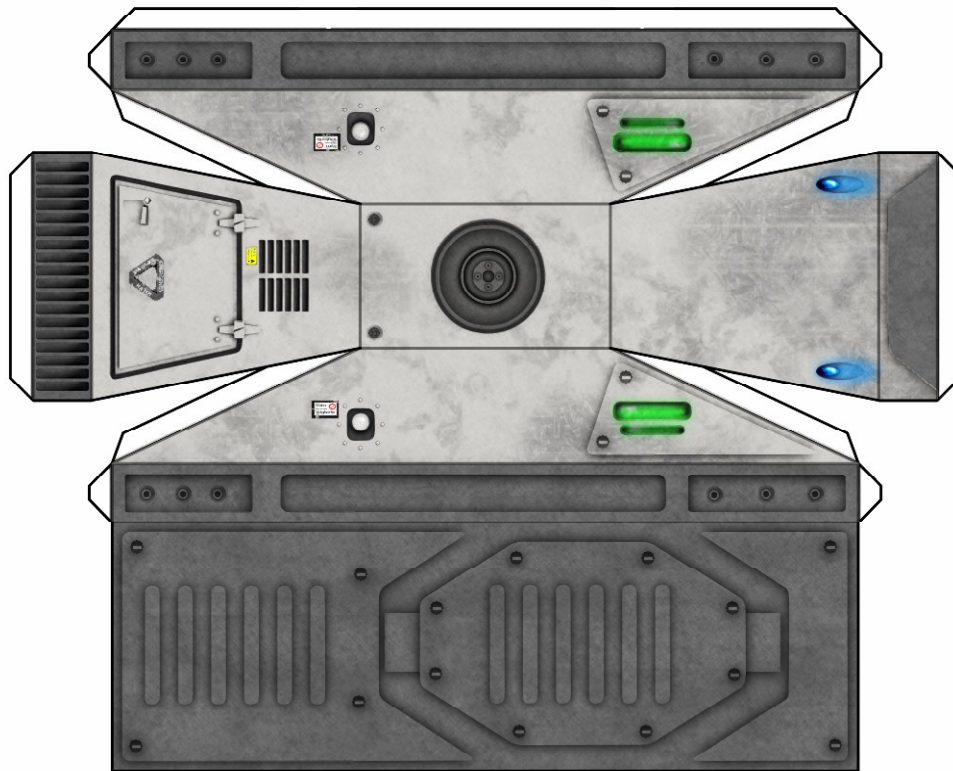

LHT36 YELLOW JACKET LIGHT HOVERTANK

TOPO

www.TOPOSOLITARIO.com

LHT36 YELLOW JACKET LIGHT HOVERTANK

TOPO

www.TOPOSOLITARIO.com

**LHT36 YELLOWJACKET
LIGHT HOVERTANK**

TOPO