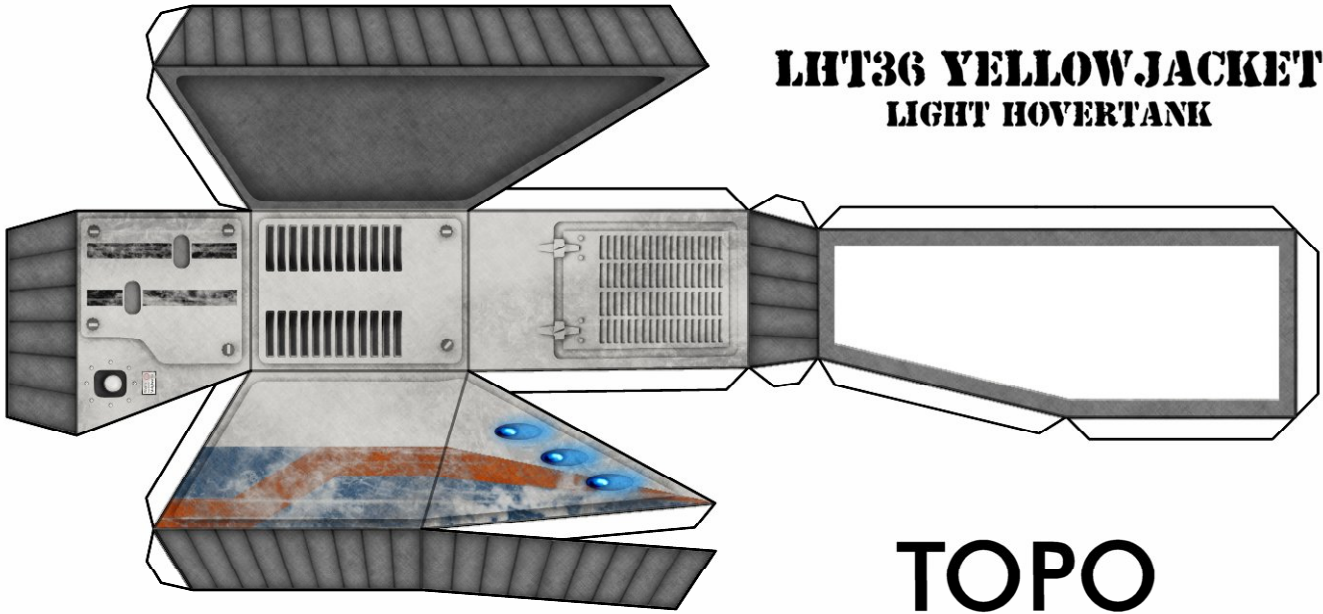

LHT36 YELLOW JACKET LIGHT HOVERTANK

TOPO

www.TOPOSOLITARIO.com

LHT36 YELLOW JACKET LIGHT HOVERTANK

TOPO

www.TOPOSOLITARIO.com

**LHT36 YELLOWJACKET
LIGHT HOVERTANK**

TOPO