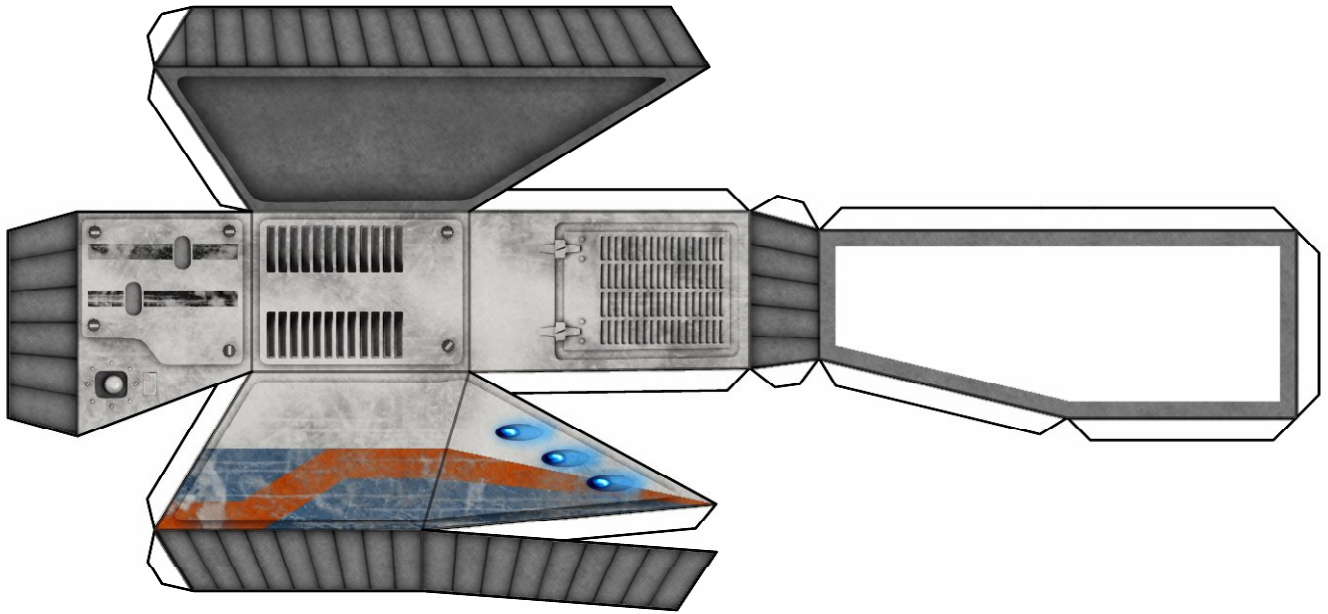

LHT36 YELLOW JACKET LIGHT HOVERTANK

TOPO

www.TOPOSOLITARIO.com

LHT36 YELLOW JACKET LIGHT HOVERTANK

TOPO

www.TOPOSOLITARIO.com

**LHT36 YELLOWJACKET
LIGHT HOVERTANK**

TOPO