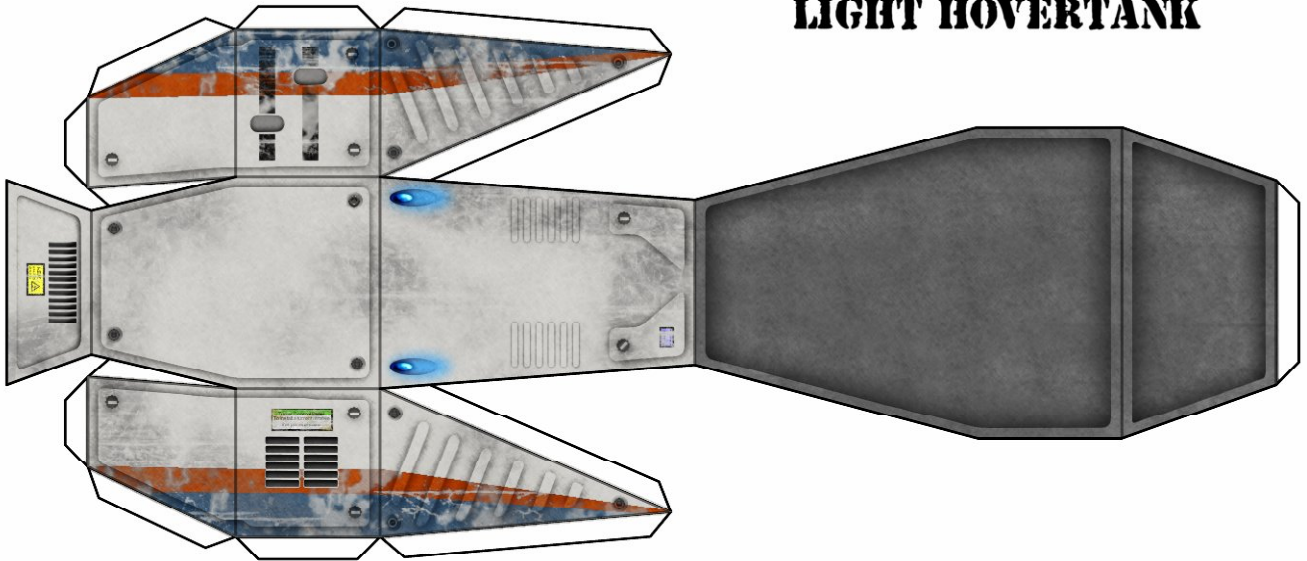

LHT36 YELLOW JACKET LIGHT HOVERTANK

TOPO

www.TOPOSOLITARIO.com

LHT36 YELLOW JACKET LIGHT HOVERTANK

TOPO

www.TOPOSOLITARIO.com

**LHT36 YELLOWJACKET
LIGHT HOVERTANK**

TOPO