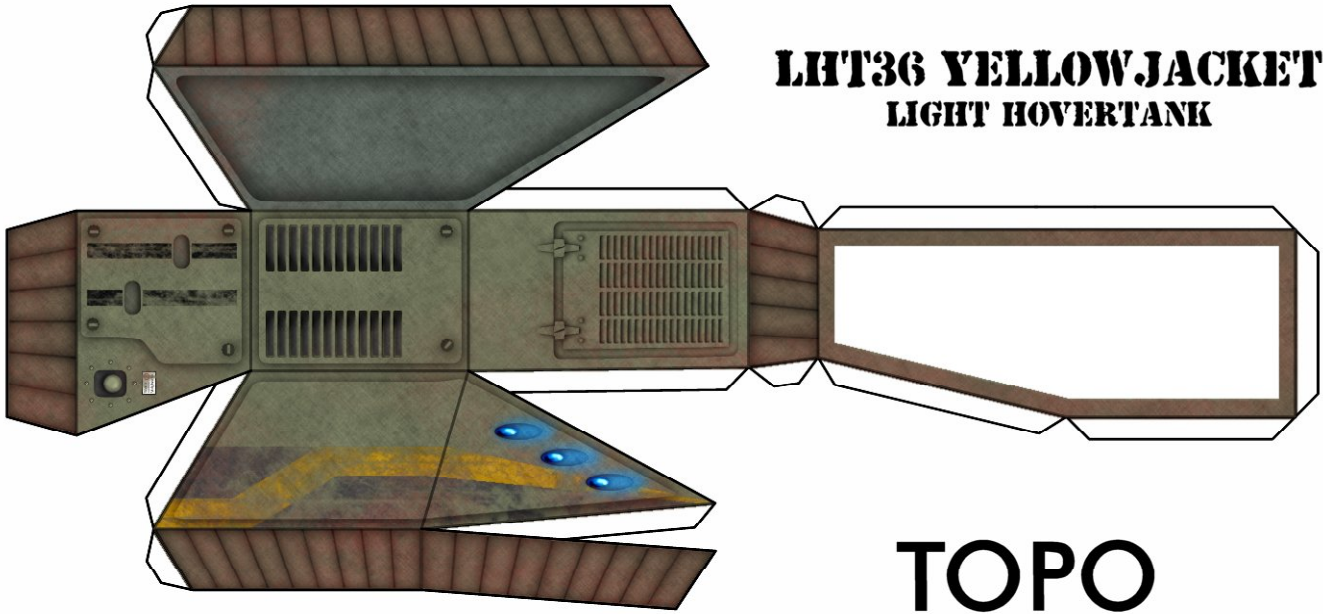

LHT36 YELLOW JACKET LIGHT HOVERTANK

TOPO

www.TOPOSOLITARIO.com

LHT36 YELLOW JACKET LIGHT HOVERTANK

TOPO

www.TOPOSOLITARIO.com

**LHT36 YELLOWJACKET
LIGHT HOVERTANK**

TOPO