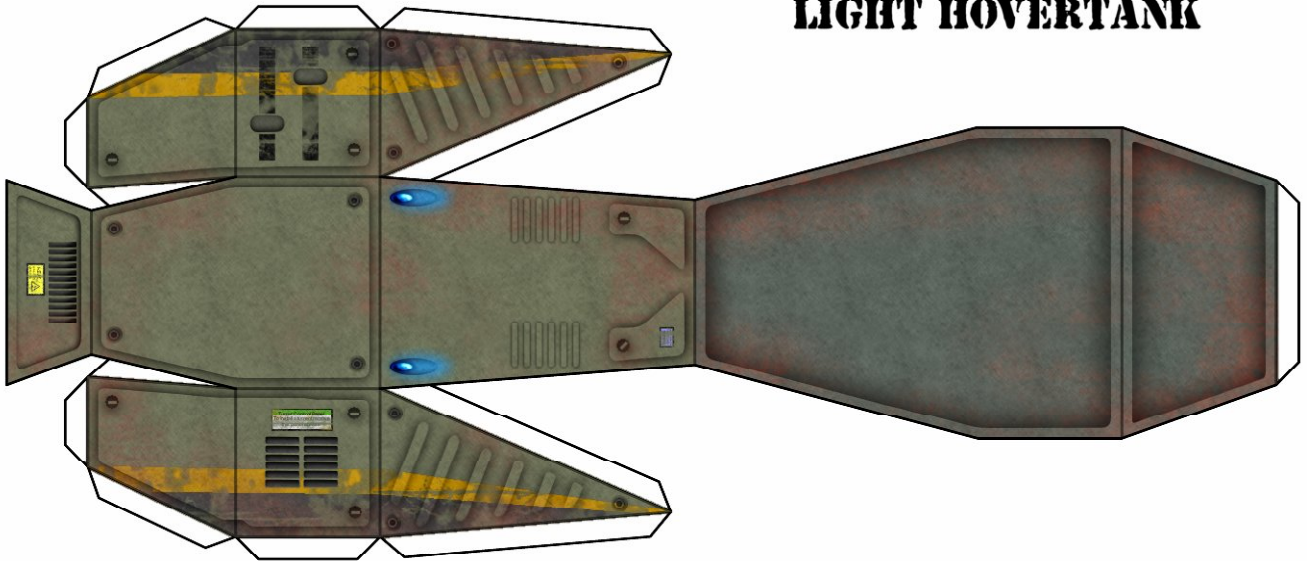

LHT36 YELLOW JACKET LIGHT HOVERTANK

TOPO

www.TOPOSOLITARIO.com

LHT36 YELLOW JACKET LIGHT HOVERTANK

TOPO

www.TOPOSOLITARIO.com

**LHT36 YELLOWJACKET
LIGHT HOVERTANK**

TOPO