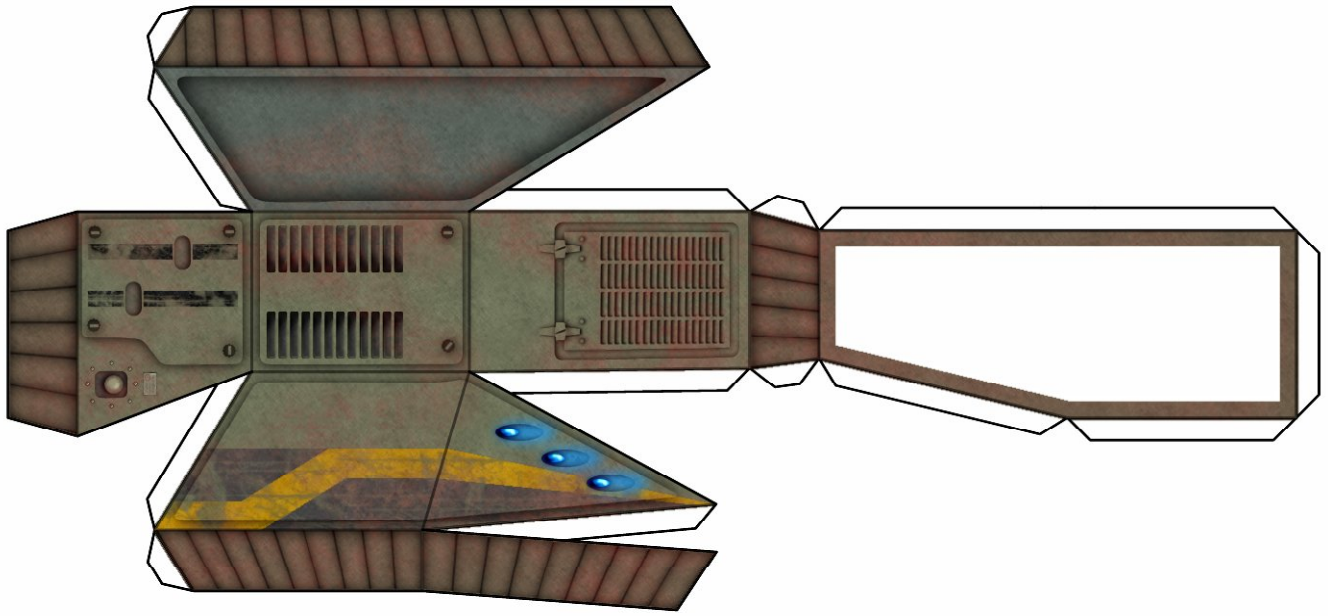

LHT36 YELLOW JACKET LIGHT HOVERTANK

TOPO

www.TOPOSOLITARIO.com

LHT36 YELLOW JACKET LIGHT HOVERTANK

TOPO

www.TOPOSOLITARIO.com

**LHT36 YELLOWJACKET
LIGHT HOVERTANK**

TOPO