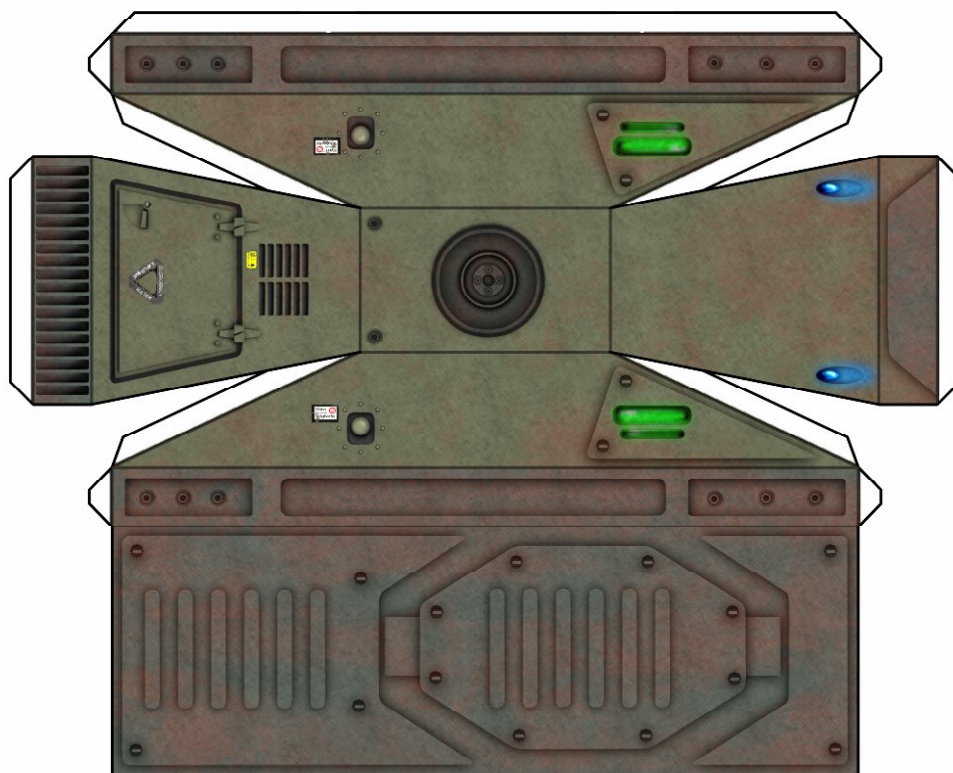

LHT36 YELLOW JACKET LIGHT HOVERTANK

TOPO

www.TOPOSOLITARIO.com

LHT36 YELLOW JACKET LIGHT HOVERTANK

TOPO

www.TOPOSOLITARIO.com

**LHT36 YELLOWJACKET
LIGHT HOVERTANK**

TOPO